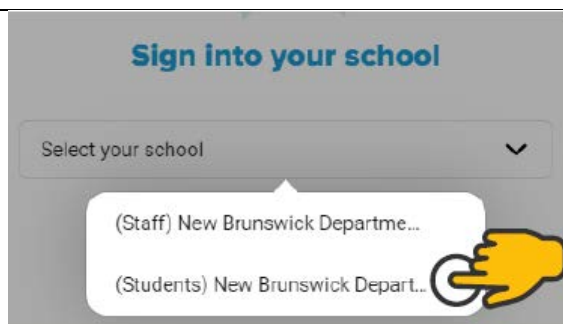

01

- Use an Internet browser to go to soraapp.com OR
- Download the free Sora app from the Apple iTunes or the Android Google Play store.

02

03

04

05

06

New Brunswick Department of
Education and Early Childhood
Development
Digital Library