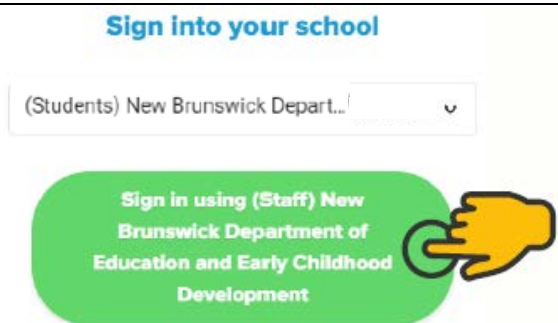

01

- Use an Internet browser to go to soraapp.com OR
- Download the free Sora app from the Apple iTunes or the Android Google Play store.

02

03

04

05

06

New Brunswick Department of
Education and Early Childhood
Development
Digital Library